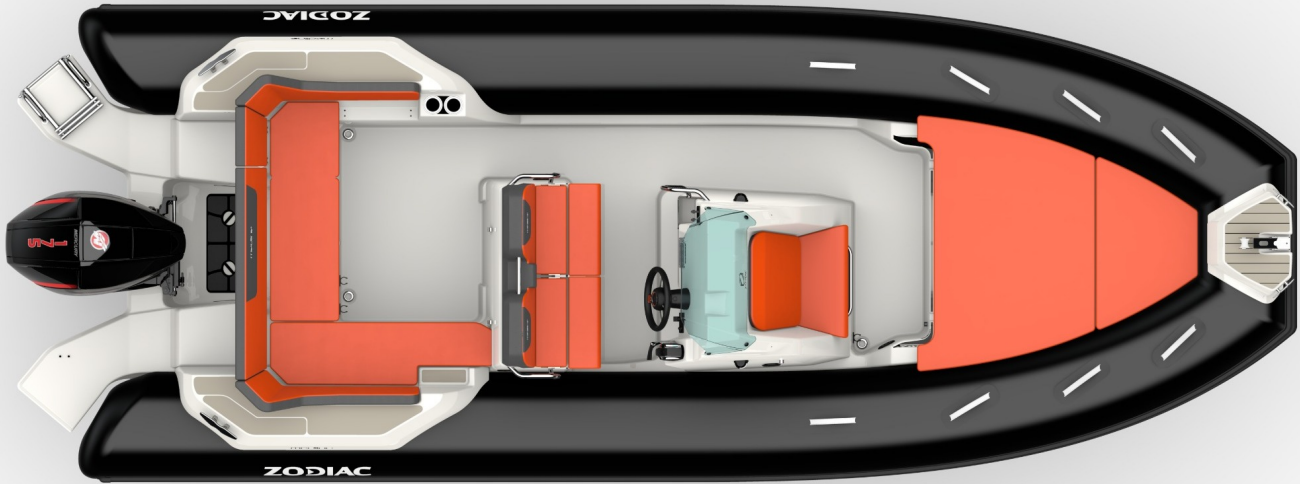

STANDARD EQUIPMENT

HULL & DECK: 4 Cleats, 5 Lockers, Bow Locker, Built-in Fuel Tank 200L , Modern Console w/ Integrated bow Seat , Platforms x2, Self Bailing Cockpit, Ski & Wakeboard Locker , Tilting Bolster, Windshield, Wings.

COMFORT: 2 USB Plugs, Boarding Ladder w/ Handle , Bow Sunbathing (1.37m Width, 1.41m Length) , Cup Holders.

Easy Access Aft Platforms , Hydraulic Steering, Rear U-Lounge w/ 2 Benches + Folders , Smartphone Storage.

TUBE: Removable Tube, 1 GRP Bow Roller, 8 Handles, Fishtails Cones, Repair Kit, Zodiac Logo on the Tube .

OTHER: 1 Battery switch, Inflator w/ Manometer, Navigation Lights.

HULLS / GEL COAT

TUBES

UPHOLSTERIES

CONFIGURATIONS

HULLS
ZOP10029 Dark Grey Hull
ZOP10030 White hull

TUBES
ZOP20036 Artic Grey NEO Tube
ZOP20039 Black NEO Carbon Tube
ZOP20034 Black NEO Tube
ZOP20038 Black Strongan Tube
ZOP20035 Military Grey NEO Tube
ZOP20040 White Carbon NEO Tube
ZOP20033 White NEO Tube
ZOP20037 White Strongan Tube

UPHOLSTERY
ZOP30048 Forest upholstery
ZOP30039 LOUNGE Upholstery
ZOP30041 SOFT Upholstery
ZOP30042 TANGO Upholstery